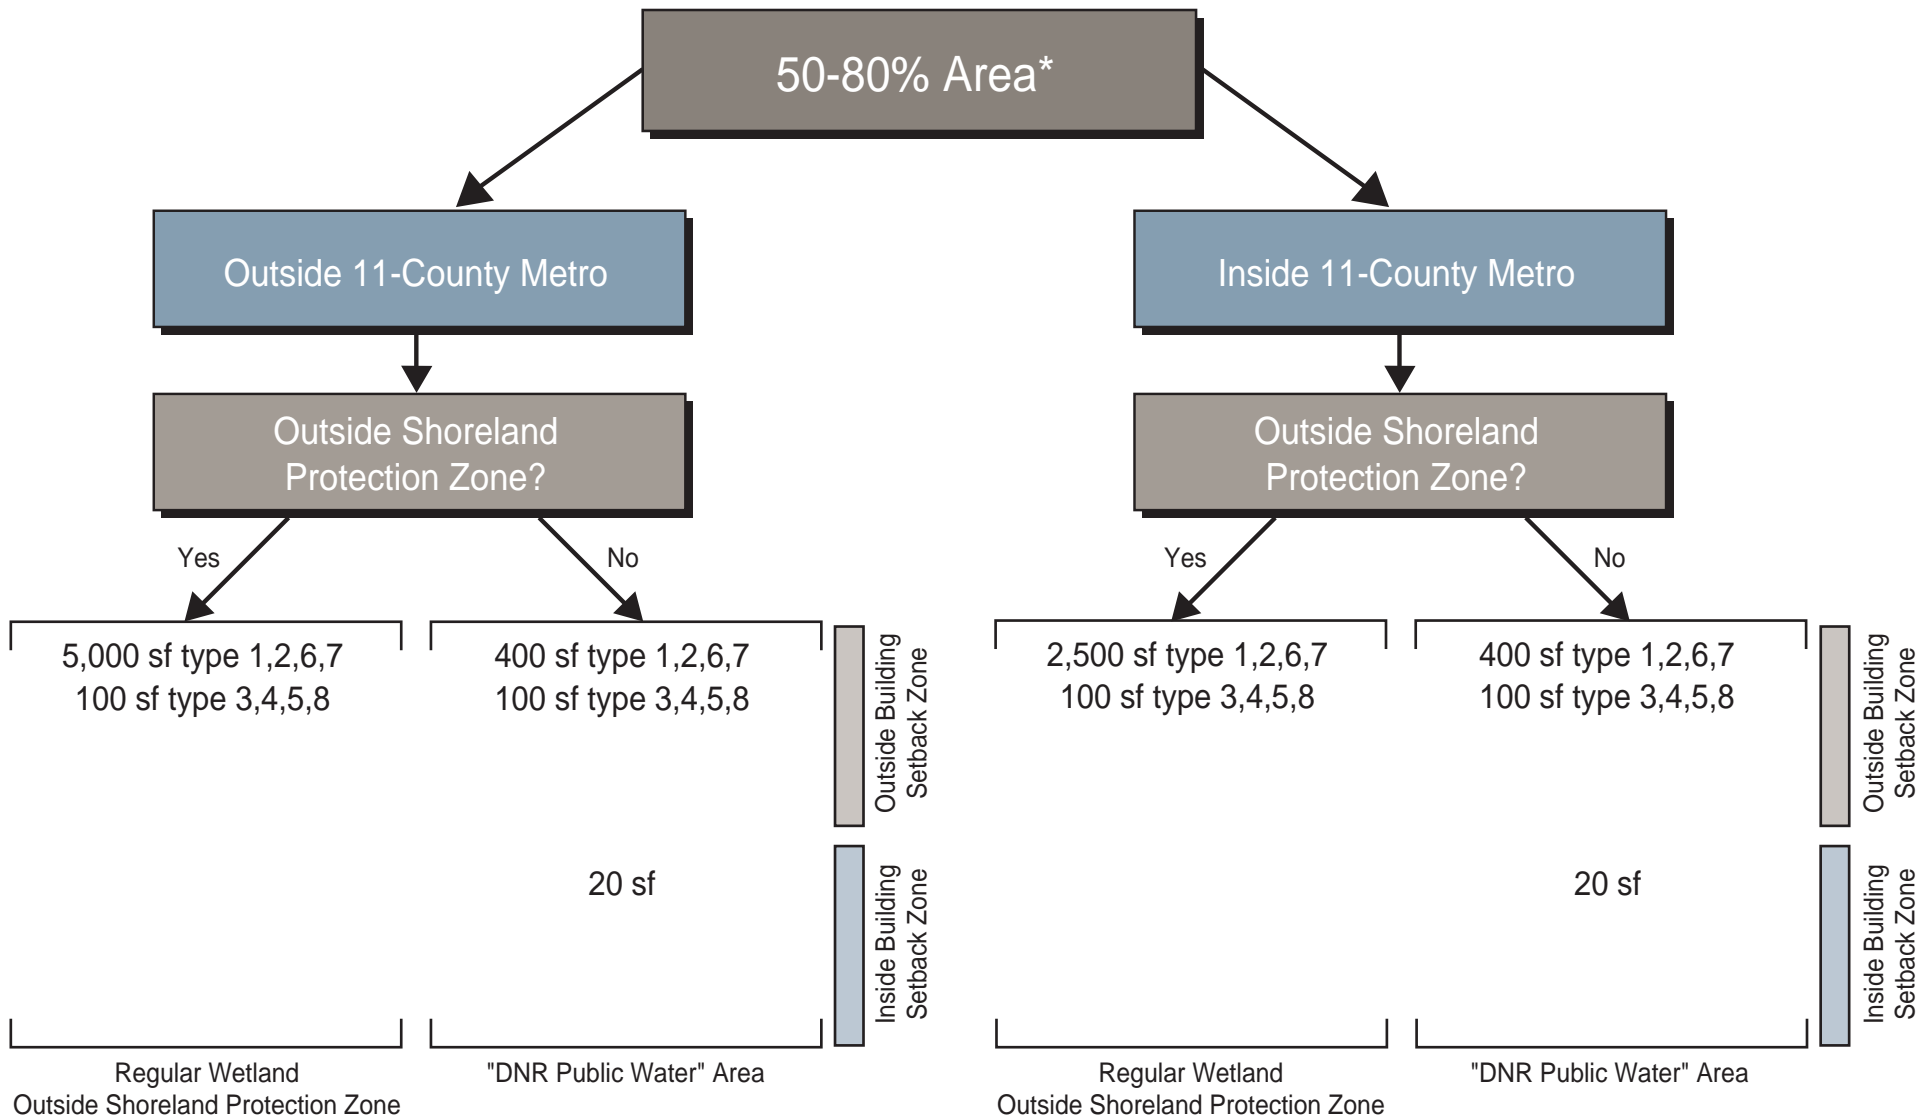

*<50% Area: Southern & Northwestern Counties

11 County Metro Area: Carver, Dakota, Hennepin, Ramsey, Scott, Washington, Wright

White Cedar & Tamarack Wetlands - 100sf outside building setback zone or 20sf

*50-80% Area: Dexter, Otter Tail, Todd, Morrison, Benton, Sherburne, Anoka, Chisago
 11 County Metro Area: Anoka, Chisago, Sherburne

White Cedar & Tamarack Wetlands - 100sf outside building setback zone or 20sf